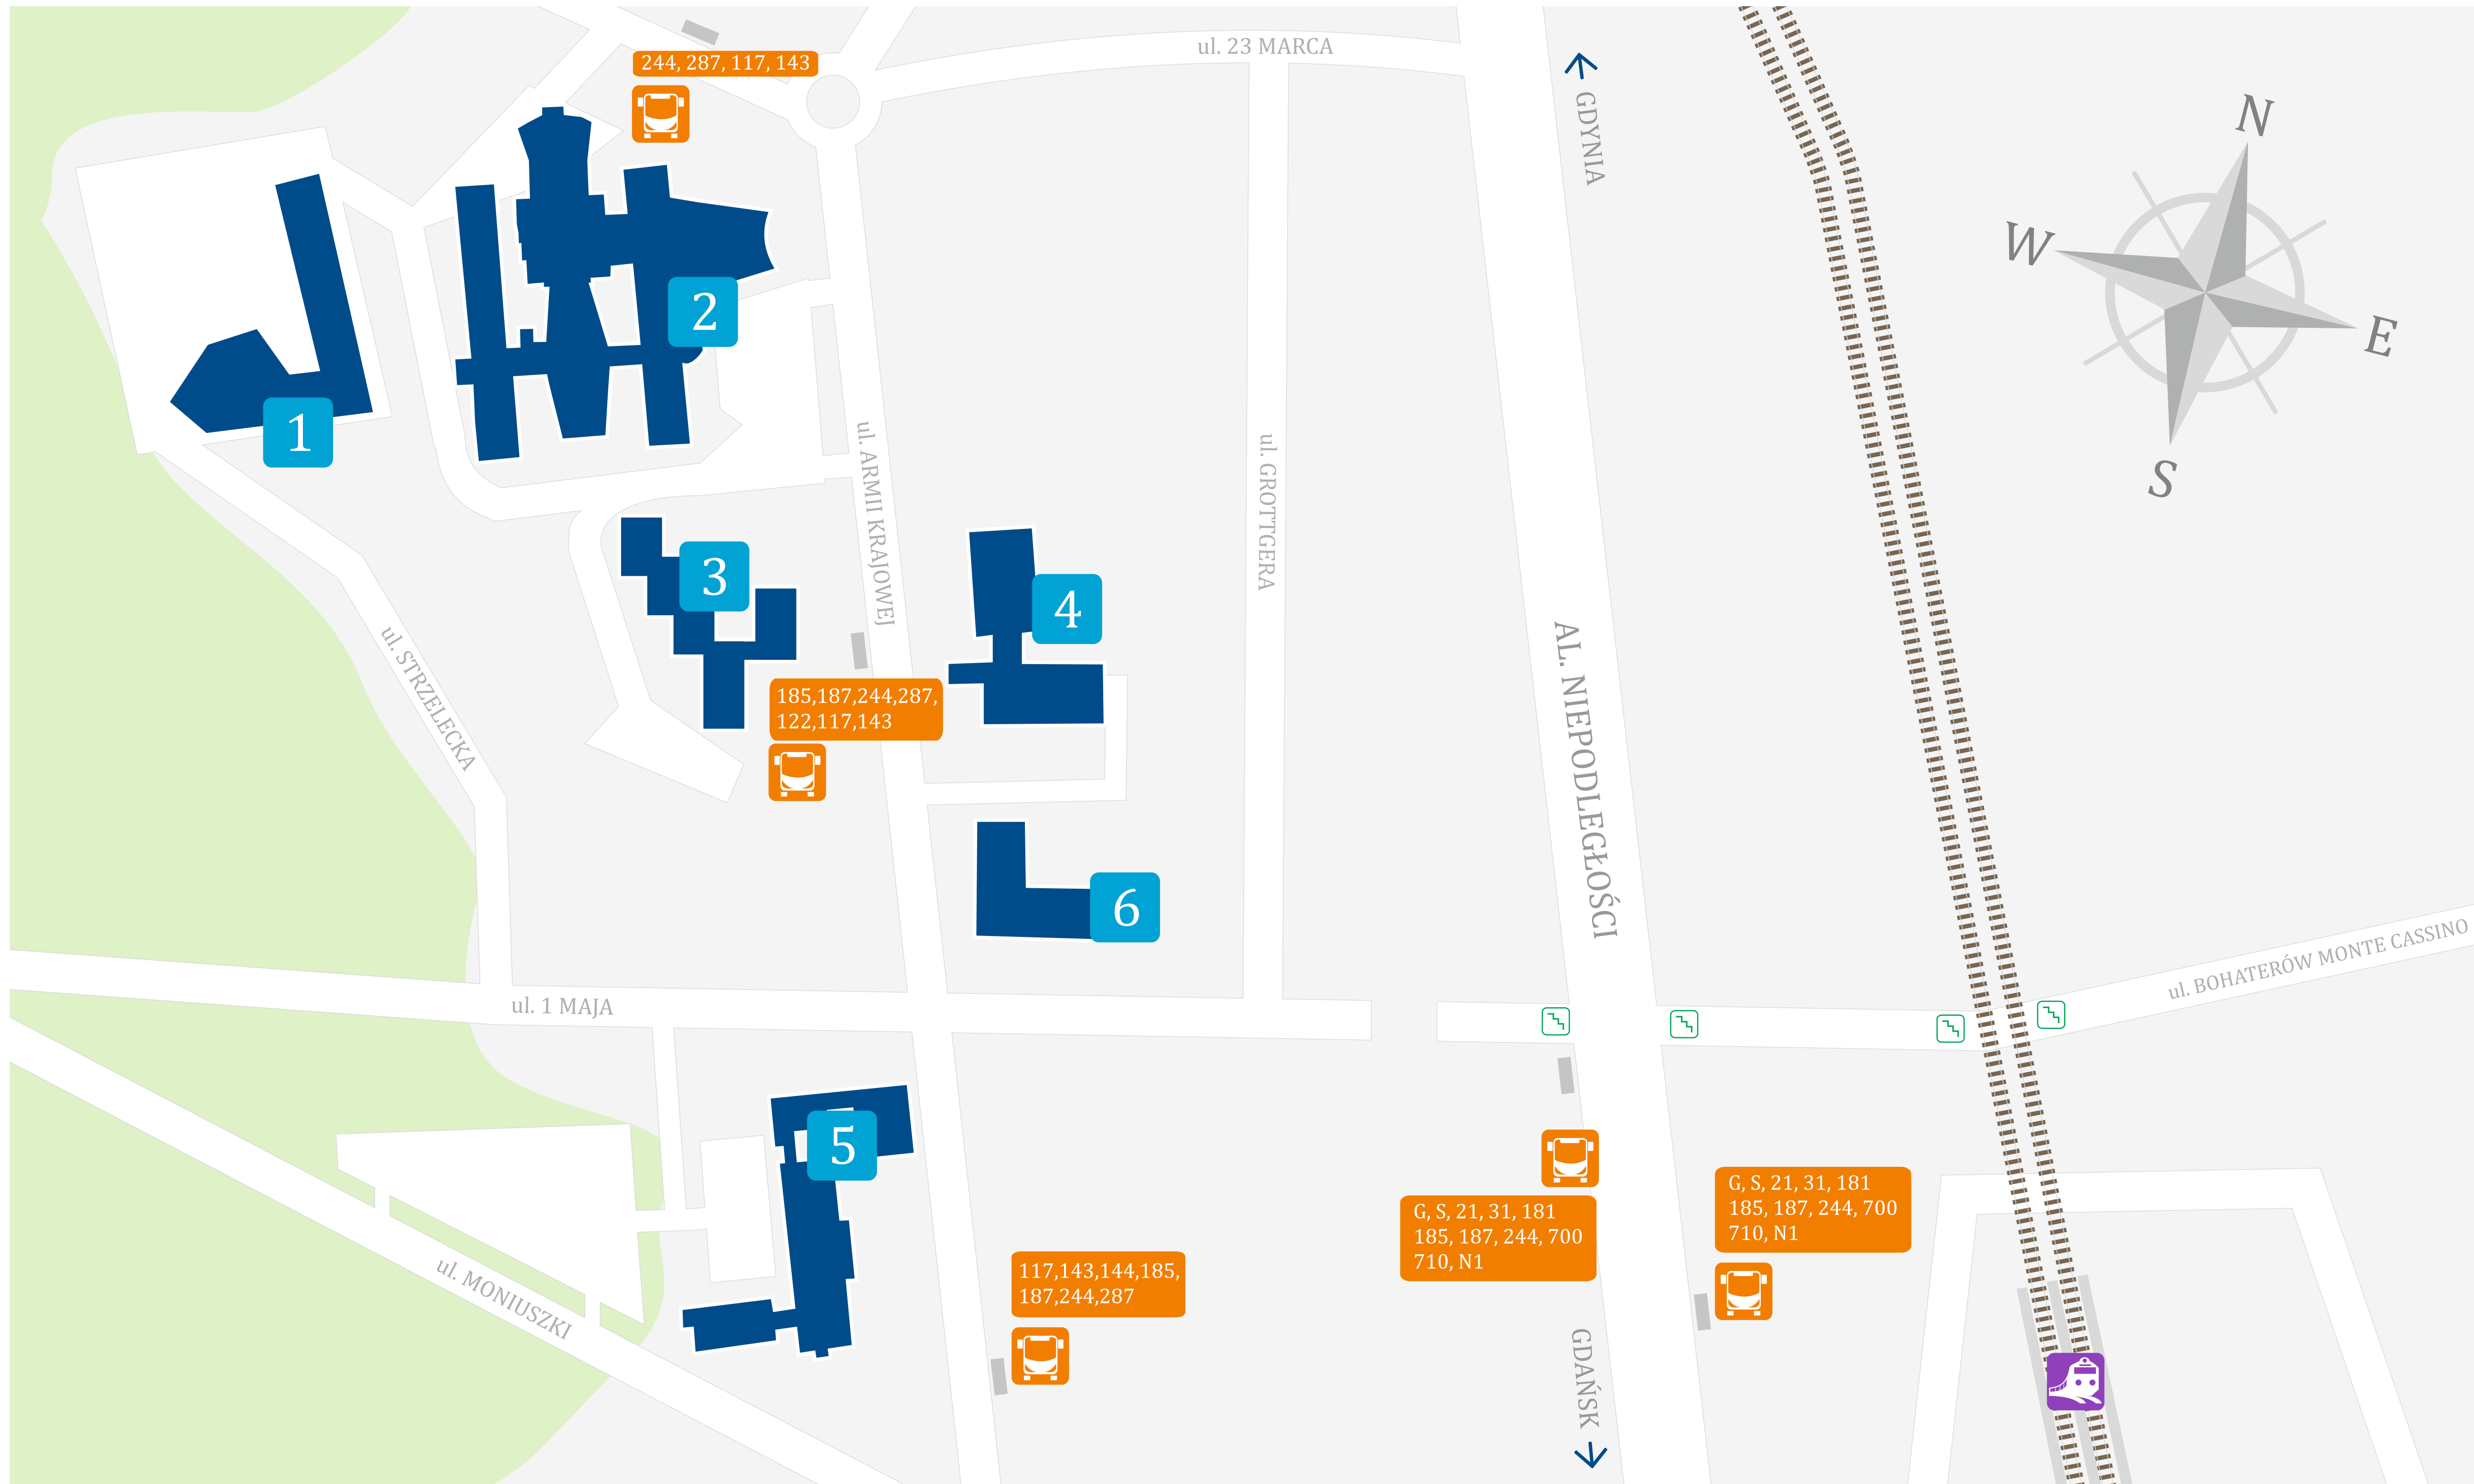

# FACULTY OF MANAGEMENT, FACULTY OF ECONOMICS – SOPOT

Bus stop

Rapid Urban Railway SOPOT

Underpass

**1** Faculty of Management – Conference and Didactic Centre

**2** Faculty of Economics, UG Print Studio, UG Publishing House, Foreign Languages Centre

**3** Hall of residence no.7

**4** Economics Library, University Newspaper, Centre for East-Asian Studies, Erasmus SN, Enterprise Incubator

**5** Faculty of Management

**6** Hall of residence no.8